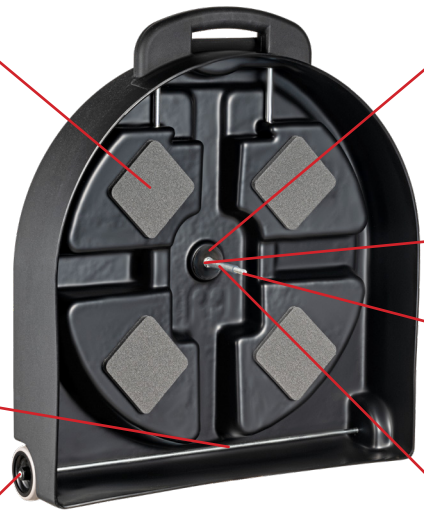

CYMBAL CASES

MCC22, MCC22-TR

WHEEL
KIT21

**CYMBAL CASE
HANDWHEEL**
KIT14

FOAM PAD 100X100 MM
KIT27

**METAL DISK SPINDLE,
METAL WASHER SPINDLE,
CENTER SPINDLE,
CLEAR PLASTIC SPINDLE
SLEEVE**
KIT16

PIVOT, PIVOTSCREW
KIT40